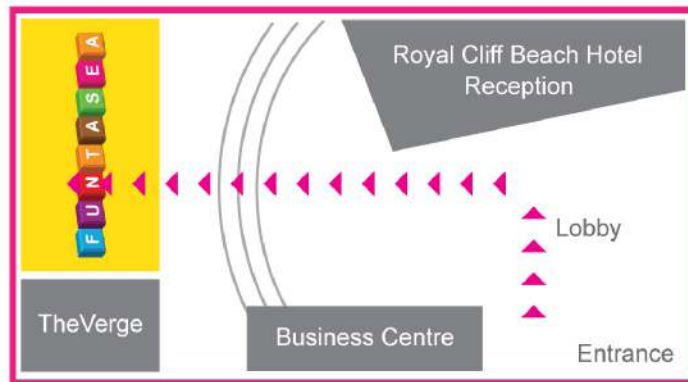

OUR LOCATION

FUNTASEA
KIDS WORLD

ROYAL CLIFF HOTELS GROUP
THE SPIRIT OF EXCELLENCE & FINE FACILITIES