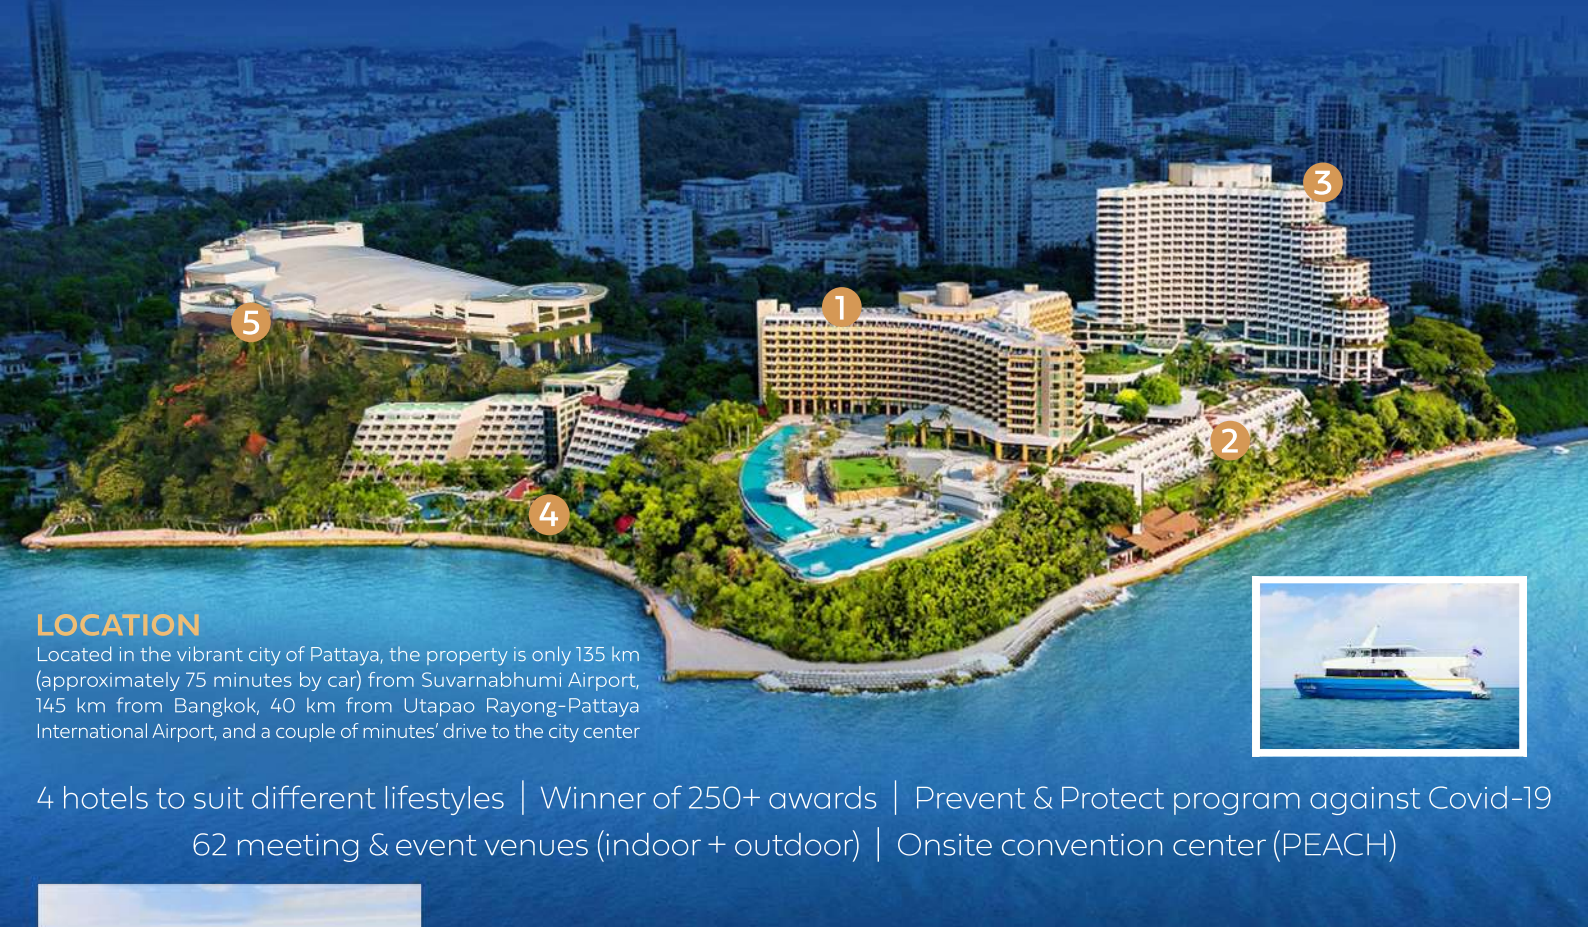

# THE DESTINATION FOR MAGICAL HOLIDAYS AND EXTRAORDINARY EVENTS

## LOCATION

Located in the vibrant city of Pattaya, the property is only 135 km (approximately 75 minutes by car) from Suvarnabhumi Airport, 145 km from Bangkok, 40 km from Utapao Rayong-Pattaya International Airport, and a couple of minutes' drive to the city center

### 1 ROYAL CLIFF BEACH HOTEL - CASUAL LUXURY 457 rooms & 18 suites | 9 floors

**Mini Suite Plus Sunrise View | Mini Suite Plus Sea View | Ocean Deluxe | Diamond Suite (1 bedroom)**  
**Princess Suite (1 bedroom) | Thai Modern Theme Suite (2 bedrooms) | Thai Heritage Theme Suite (2 bedrooms)**  
 Recently renovated by renowned architect Mr. Duangrit Bunnag and a winner of the TripAdvisor Travelers' Choice Award 2021, this vibrant hotel provides exceptional value for money and is ideal for families, friends, and big groups with its different accommodations and recreational facilities.