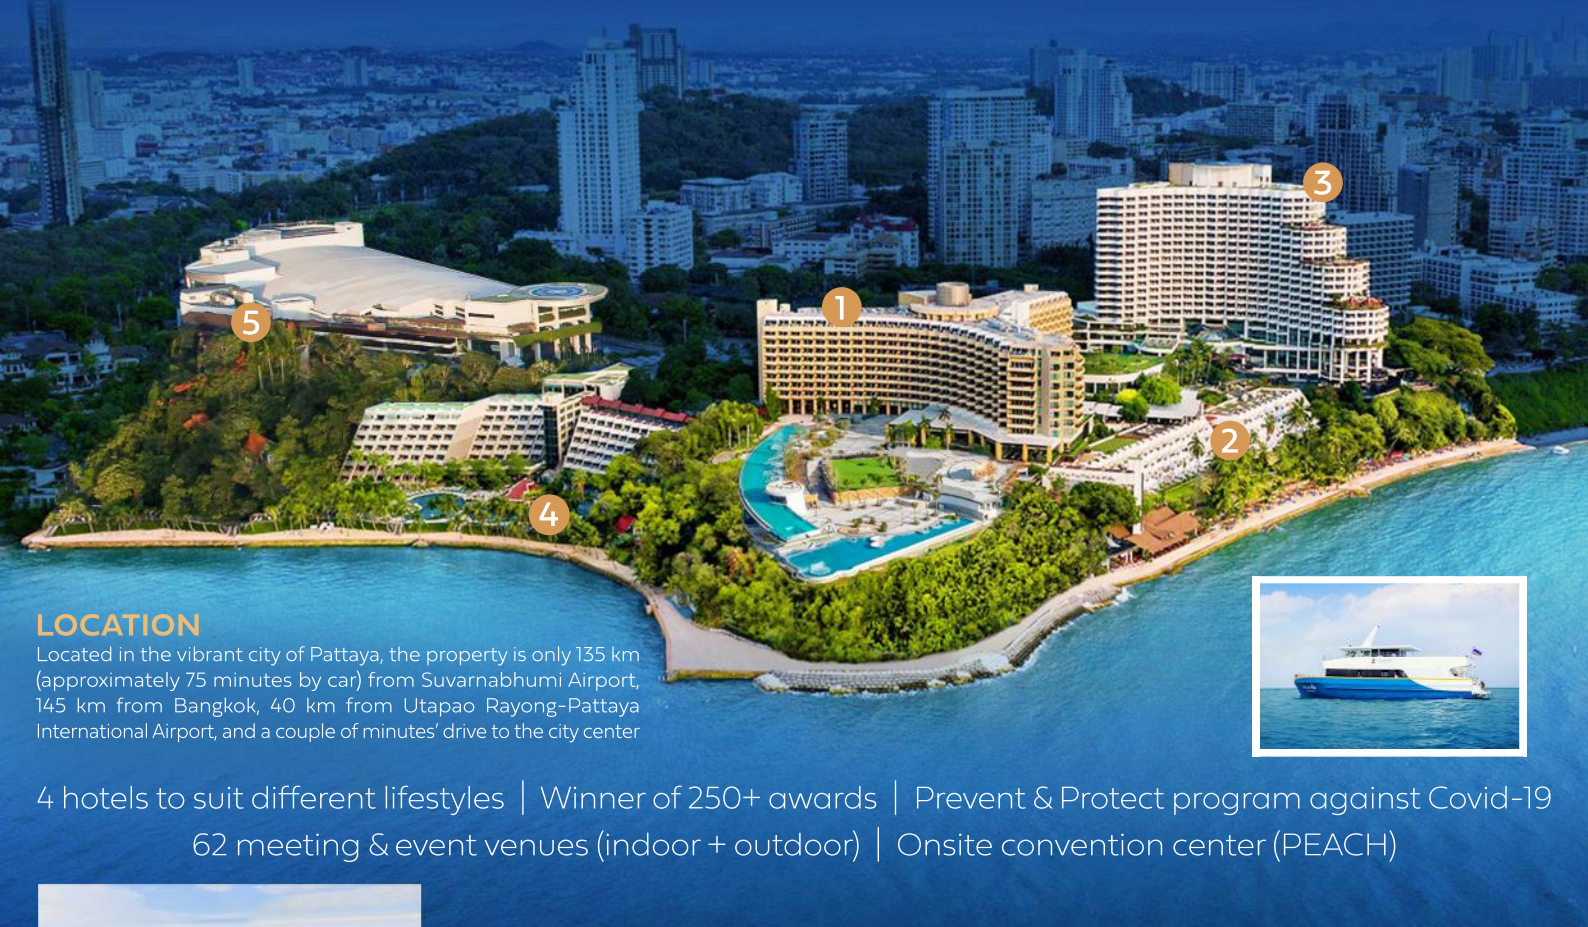

THE DESTINATION FOR MAGICAL HOLIDAYS AND EXTRAORDINARY EVENTS

LOCATION

Located in the vibrant city of Pattaya, the property is only 135 km (approximately 75 minutes by car) from Suvarnabhumi Airport, 145 km from Bangkok, 40 km from Utapao Rayong-Pattaya International Airport, and a couple of minutes' drive to the city center

5 PATTAYA EXHIBITION AND CONVENTION HALL (PEACH) Meeting space 17,900 sqm | 2 Helipads

More than just your typical convention centre, PEACH is a unique M.I.C.E destination set in a stunning location amidst tropical nature with breathtaking ocean views. As a world-class multipurpose award-winning centre, the main hall has the capacity for 10,000 delegates for all styles of events imaginable. Making your event extraordinary is PEACH's team speciality.